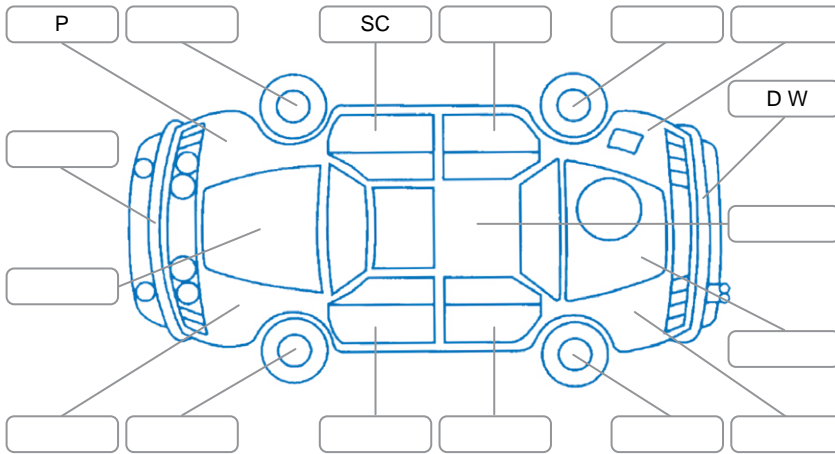

Report ID:	28,072,805	Version:	2
Created:	28 Mar 2026		

Make:	Mazda	Model:	Mazda3
Body Style:	Hatchback	Year:	2012
Rego No.:	GFF187	Rego Expiry:	01 Jun 2026
WoF Expiry:	22 Jan 2027	Odometer:	63,750 Kms
Good No.:	28072805	VIN:	JM0BL107200309741
Next Service:	71000	Service History:	No

Key
 S = Scratch R = Rust C = Crack * = Decals W = Significant scuffs
 D = Dent PT = Paint defect P = Pin dent SC = Stone Chips

Note: some defects and blemishes may not be displayed in the diagram

Body Inspection Comments

Conditions During Body Inspection

Under Carriage and Under Bonnet Inspection Comments

Interior Comments

Seats:	Good
Carpets:	Good
Panels:	Good
Dashboard:	Good

General Comments

Road Conditions During Test Drive	Dry
Engine Timing Mechanism	Timing Chain
Evidence of Cam Belt Replacement	<input type="checkbox"/> Yes <input type="checkbox"/> No Kms
Inspected by:	Alana Saunders
Published by:	Alana Saunders
Inspection Date:	28 Mar 2026