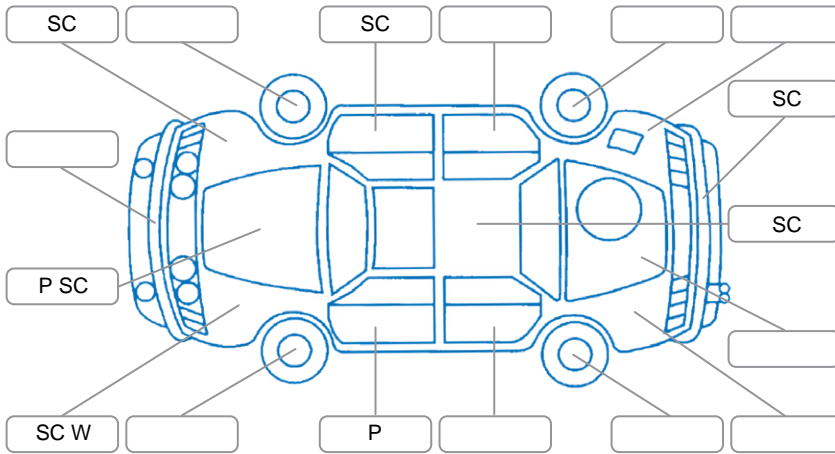

Report ID:	28,072,795	Version:	1
Created:	25 Mar 2026		

Make:	Subaru	Model:	Legacy
Body Style:	Sedan	Year:	2008
Rego No.:	HUU66	Rego Expiry:	05 Jul 2026
WoF Expiry:	16 Dec 2026	Odometer:	162,992 Kms
Good No.:	28072795	VIN:	7AT0GF0BX14080244
Next Service:	168000	Service History:	No

Key
 S = Scratch R = Rust C = Crack * = Decals W = Significant scuffs
 D = Dent PT = Paint defect P = Pin dent SC = Stone Chips

Note: some defects and blemishes may not be displayed in the diagram

Body Inspection Comments

Conditions During Body Inspection: Dry

Under Carriage and Under Bonnet Inspection Comments

Oil seepage

Interior Comments

Seats:	Good
Carpets:	Good
Panels:	Good
Dashboard:	Good

General Comments

Road Conditions During Test Drive	Dry		
Engine Timing Mechanism	Timing Chain		
Evidence of Cam Belt Replacement	<input type="checkbox"/> Yes	<input type="checkbox"/> No	Kms
Inspected by:	Alana Saunders		
Published by:	Alana Saunders		
Inspection Date:	25 Mar 2026		