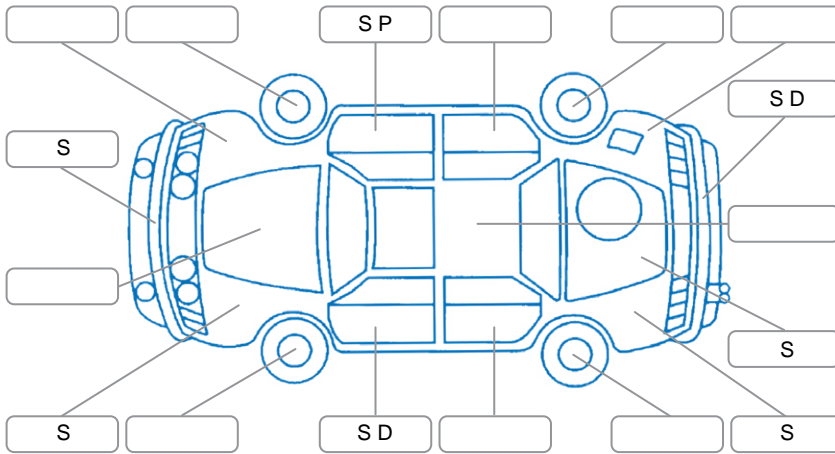

Report ID:	28,072,585	Version:	2
Created:	30 Mar 2026		

Make:	Toyota	Model:	Hilux
Body Style:	Utility	Year:	2021
Rego No.:	NJJ490	Rego Expiry:	11 Jun 2026
WoF Expiry:	06 Mar 2027	Odometer:	103,588 Kms
Good No.:	28072585	VIN:	MROJA3DD300347789
Next Service:	115000	Service History:	Yes

Key
 S = Scratch R = Rust C = Crack * = Decals W = Significant scuffs
 D = Dent PT = Paint defect P = Pin dent SC = Stone Chips

Note: some defects and blemishes may not be displayed in the diagram

Body Inspection Comments