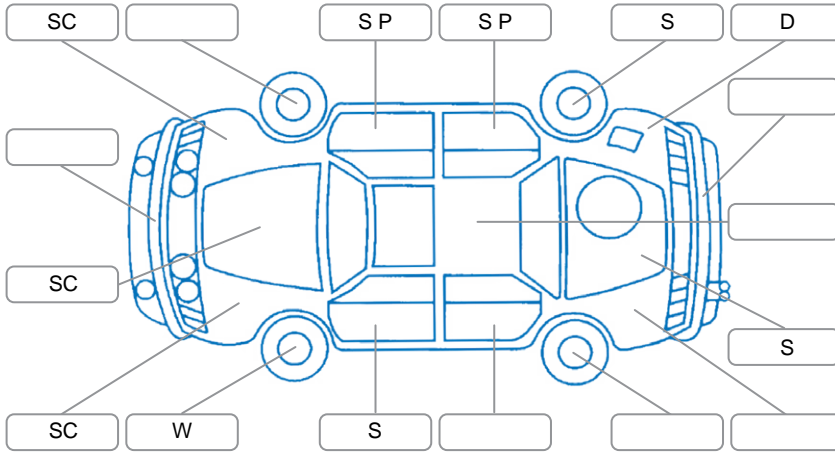

Report ID:	28,072,559	Version:	1
Created:	24 Mar 2026		

Make:	Toyota	Model:	Hiace
Body Style:	Van	Year:	2015
Rego No.:	JCN985	Rego Expiry:	24 Feb 2027
WoF Expiry:	26 Aug 2026	Odometer:	258,024 Kms
Good No.:	28072559	VIN:	JTFHT02P805017031
Next Service:	8/8/26 or 259084km	Service History:	No

Key

S = Scratch R = Rust C = Crack * = Decals W = Significant scuffs
 D = Dent PT = Paint defect P = Pin dent SC = Stone Chips

Note: some defects and blemishes may not be displayed in the diagram

Body Inspection Comments

Rust in drivers door sill.
 Stone chips in windscreen.

Conditions During Body Inspection Dry

Under Carriage and Under Bonnet Inspection Comments

Interior Comments

Seats:	Average
Carpets:	Average
Panels:	Average
Dashboard:	Good