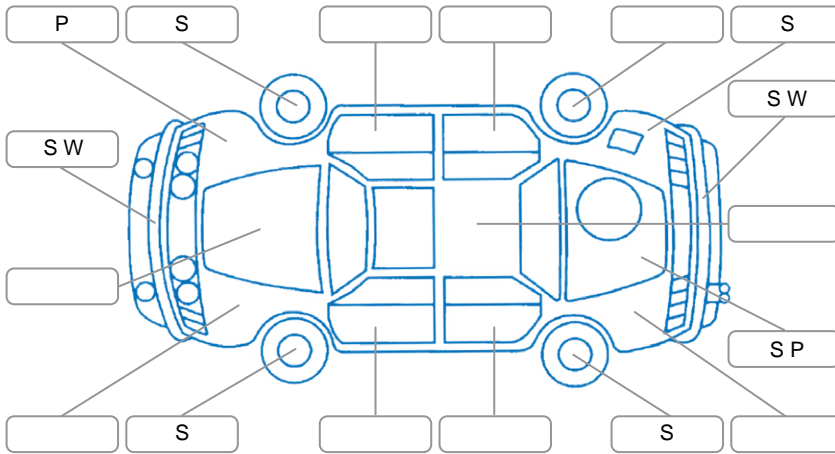

Report ID:	28,072,500	Version:	3
Created:	10 Apr 2026		

Make:	Ford	Model:	Ranger
Body Style:	Utility	Year:	2019
Rego No.:	RKN810	Rego Expiry:	22 Jul 2026
WoF Expiry:	08 Apr 2027	Odometer:	165,017 Kms
Good No.:	28072500	VIN:	MPBUMFF60KX245637
Next Service:	175000 kms	Service History:	No

Key
 S = Scratch R = Rust C = Crack * = Decals W = Significant scuffs
 D = Dent PT = Paint defect P = Pin dent SC = Stone Chips

Note: some defects and blemishes may not be displayed in the diagram

Body Inspection Comments