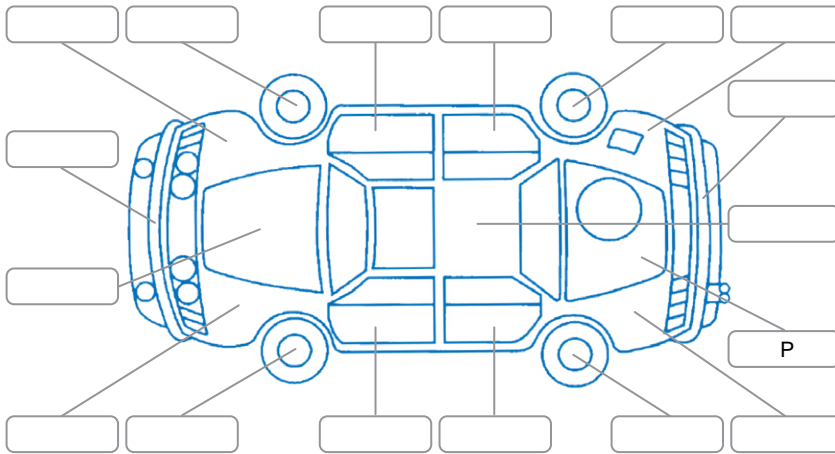

Report ID:	28,072,366	Version:	2
Created:	25 Mar 2026		

Make:	Ford	Model:	Ranger
Body Style:	Utility	Year:	2024
Rego No.:	RSC33	Rego Expiry:	19 Mar 2027
WoF Expiry:	20 Mar 2027	Odometer:	36,304 Kms
Good No.:	28072366	VIN:	MPBCMFF70PX560105
Next Service:	45,000kms	Service History:	Yes

Key
 S = Scratch R = Rust C = Crack * = Decals W = Significant scuffs
 D = Dent PT = Paint defect P = Pin dent SC = Stone Chips

Note: some defects and blemishes may not be displayed in the diagram

Body Inspection Comments

General Comments

*** THIS FORD RANGER HAS BEEN IMPORTED FROM AUSTRALIA WITH ACCIDENT DAMAGE, THERE IS A FLAG REGISTERED WITH NZTA TO SAY THIS ***

Road Conditions During Test Drive	Dry
Engine Timing Mechanism	Timing Chain
Evidence of Cam Belt Replacement	<input type="checkbox"/> Yes <input type="checkbox"/> No Kms
Inspected by:	LukaAjitvan Woerden
Published by:	Benjamin Jackson
Inspection Date:	24 Mar 2026