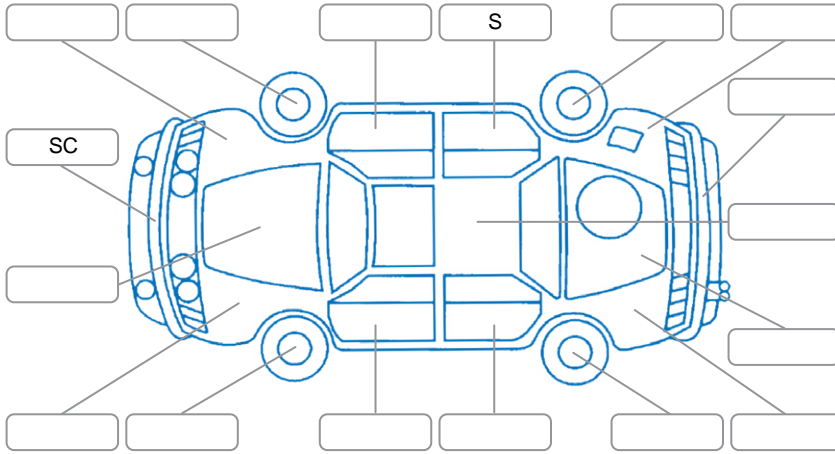

Key

S = Scratch R = Rust C = Crack * = Decals W = Significant scuffs
 D = Dent PT = Paint defect P = Pin dent SC = Stone Chips

Note: some defects and blemishes may not be displayed in the diagram

Body Inspection Comments

Conditions During Body Inspection

Under Carriage and Under Bonnet Inspection Comments

Interior Comments

Seats:	Good
Carpets:	Good
Panels:	Good
Dashboard:	Good

General Comments

Road Conditions During Test Drive	Dry		
Engine Timing Mechanism	Timing Chain		
Evidence of Cam Belt Replacement	<input type="checkbox"/> Yes	<input type="checkbox"/> No	Kms
Inspected by:	Kris Milne		
Published by:	Kris Milne		
Inspection Date:	24 Mar 2026		