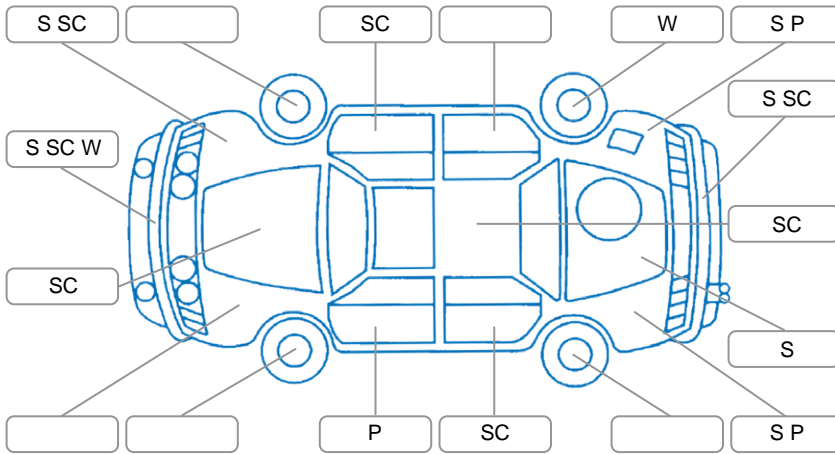

Report ID:	28,072,321	Version:	3
Created:	26 Mar 2026		

Make:	Mitsubishi	Model:	Outlander
Body Style:	Wagon	Year:	2014
Rego No.:	LGB610	Rego Expiry:	07 Apr 2026
WoF Expiry:	09 Apr 2027	Odometer:	109,655 Kms
Good No.:	28072321	VIN:	7AT0CJ3MX17349048
Next Service:	120,000 Kms	Service History:	No

Key

S = Scratch R = Rust C = Crack * = Decals W = Significant scuffs
 D = Dent PT = Paint defect P = Pin dent SC = Stone Chips

Note: some defects and blemishes may not be displayed in the diagram

Body Inspection Comments

Conditions During Body Inspection: Dry

Under Carriage and Under Bonnet Inspection Comments

4WD

Interior Comments

Seats:	Rips on front seat
Carpets:	Wear on drivers side
Panels:	Scuffs in boot area
Dashboard:	Good