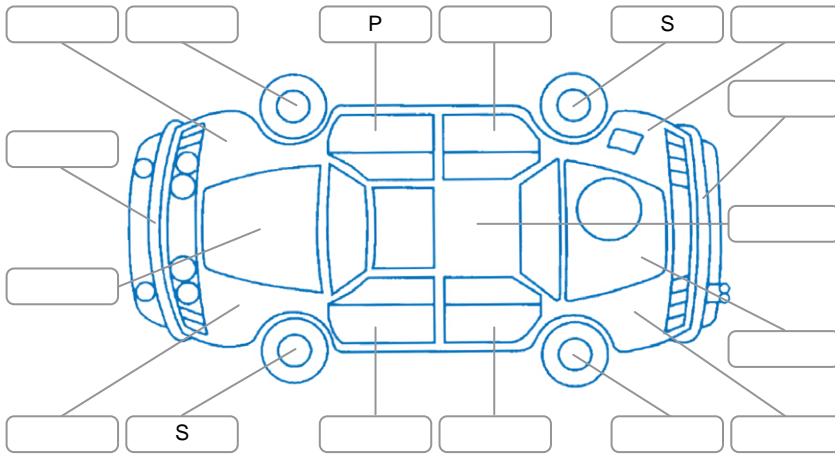

Report ID:	28,072,313	Version:	2
Created:	13 Apr 2026		

Make:	Mini	Model:	Cooper S
Body Style:	SUV	Year:	2014
Rego No.:	HND972	Rego Expiry:	01 Jul 2026
WoF Expiry:	24 Apr 2027	Odometer:	154,638 Kms
Good No.:	28072313	VIN:	WMWZC32030WR78404
Next Service:	163,700 Kms	Service History:	No

**Key**  
 S = Scratch    R = Rust    C = Crack    \* = Decals    W = Significant scuffs  
 D = Dent    PT = Paint defect    P = Pin dent    SC = Stone Chips

Note: some defects and blemishes may not be displayed in the diagram