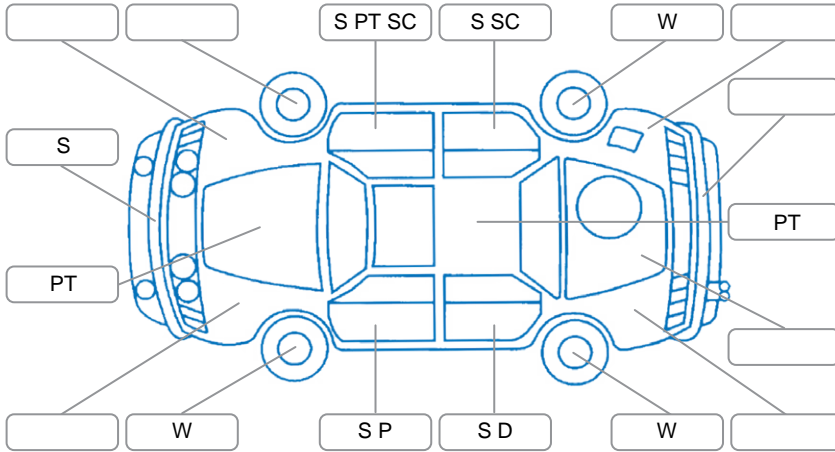

Report ID:	28,072,140	Version:	1
Created:	06 May 2026		

Make:	Honda	Model:	FIT
Body Style:	Hatchback	Year:	2011
Rego No.:	NCA339	Rego Expiry:	20 Mar 2027
WoF Expiry:	18 May 2027	Odometer:	150,163 Kms
Good No.:	28072140	VIN:	7AT08G2YX20063208
Next Service:	160,000 kms	Service History:	No

**Key**

S = Scratch    R = Rust    C = Crack    \* = Decals    W = Significant scuffs  
 D = Dent    PT = Paint defect    P = Pin dent    SC = Stone Chips

Note: some defects and blemishes may not be displayed in the diagram