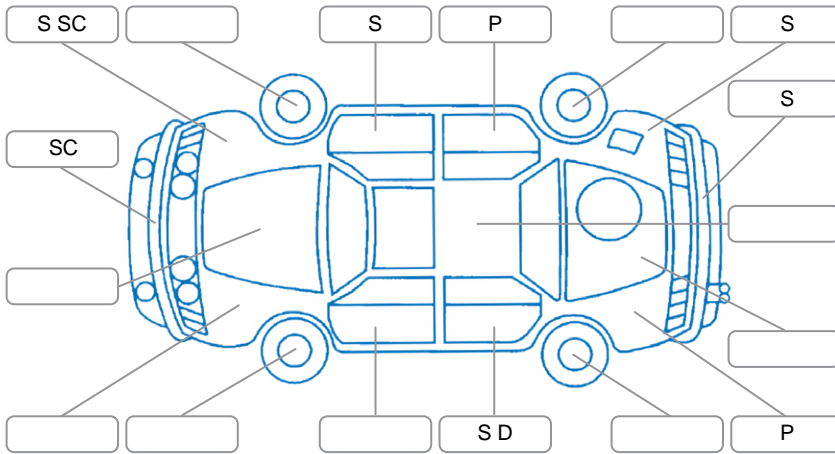

Report ID:	28,072,101	Version:	1
Created:	17 Apr 2026		

Make:	KIA	Model:	Sportage
Body Style:	SUV	Year:	2018
Rego No.:	LSY614	Rego Expiry:	30 Apr 2026
WoF Expiry:	29 Apr 2027	Odometer:	71,369 Kms
Good No.:	28072101	VIN:	KNAPM81AMK7539577
Next Service:	81,400kms	Service History:	No

Key
 S = Scratch R = Rust C = Crack * = Decals W = Significant scuffs
 D = Dent PT = Paint defect P = Pin dent SC = Stone Chips

Note: some defects and blemishes may not be displayed in the diagram

Body Inspection Comments