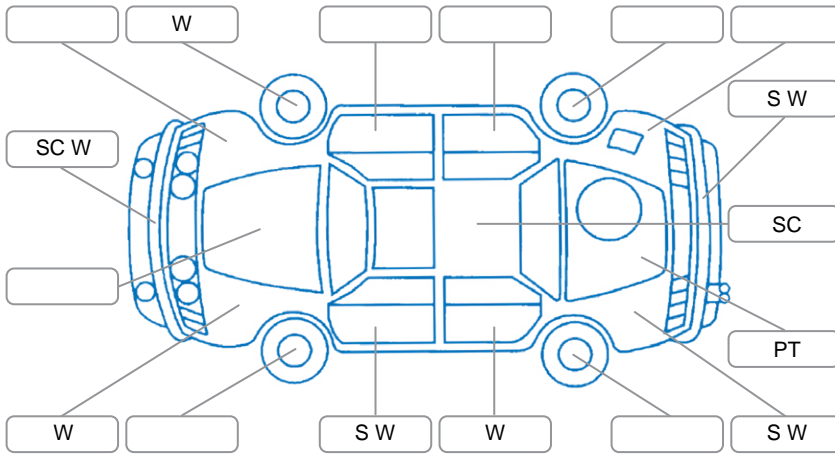

Report ID:	28,072,089	Version:	1
Created:	10 Apr 2026		

Make:	Hyundai	Model:	Santa FE
Body Style:	SUV	Year:	2012
Rego No.:	GQN291	Rego Expiry:	16 Jun 2026
WoF Expiry:	13 Aug 2026	Odometer:	380,206 Kms
Good No.:	28072089	VIN:	KMHS81XSCU907232
Next Service:		Service History:	No

Key
 S = Scratch R = Rust C = Crack * = Decals W = Significant scuffs
 D = Dent PT = Paint defect P = Pin dent SC = Stone Chips

Note: some defects and blemishes may not be displayed in the diagram

Body Inspection Comments

Headlights faded
 Aerial missing

Conditions During Body Inspection	Dry
-----------------------------------	-----

Under Carriage and Under Bonnet Inspection Comments

Engine oil leaks
 Front inner cv boot split
 All tyres wearing on inner edges