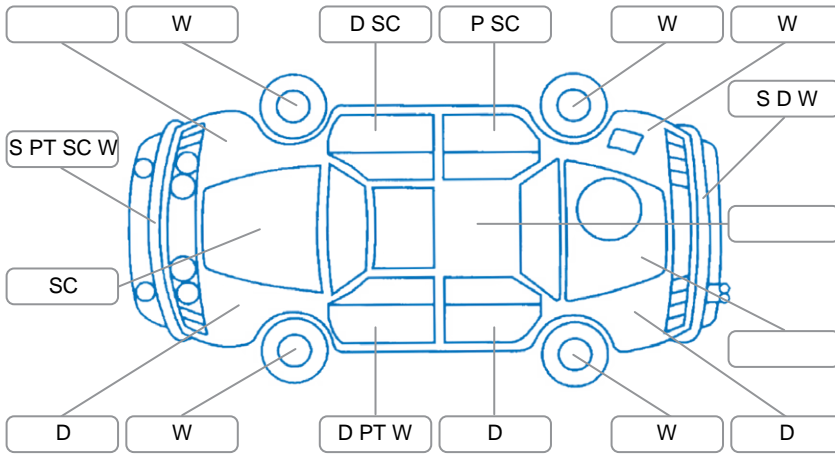

Report ID:	28,072,062	Version:	2
Created:	25 Mar 2026		

Make:	Volkswagen	Model:	Golf
Body Style:	Hatchback	Year:	2014
Rego No.:	KKJ501	Rego Expiry:	06 Sep 2026
WoF Expiry:	08 Apr 2027	Odometer:	108,701 Kms
Good No.:	28072062	VIN:	WVWZZZAUZEW270962
Next Service:	122,400 Kms	Service History:	No

Key
 S = Scratch R = Rust C = Crack * = Decals W = Significant scuffs
 D = Dent PT = Paint defect P = Pin dent SC = Stone Chips

Note: some defects and blemishes may not be displayed in the diagram

Body Inspection Comments

Conditions During Body Inspection: Dry

Under Carriage and Under Bonnet Inspection Comments

2WD

Interior Comments

Seats:	Good
Carpets:	Good
Panels:	Good
Dashboard:	Good

General Comments

Road Conditions During Test Drive	Dry	
Engine Timing Mechanism	Timing Chain	
Evidence of Cam Belt Replacement	<input type="checkbox"/> Yes <input type="checkbox"/> No	Kms
Inspected by:	Hoani Saunders	
Published by:	Jayson Rodriguez	
Inspection Date:	24 Mar 2026	