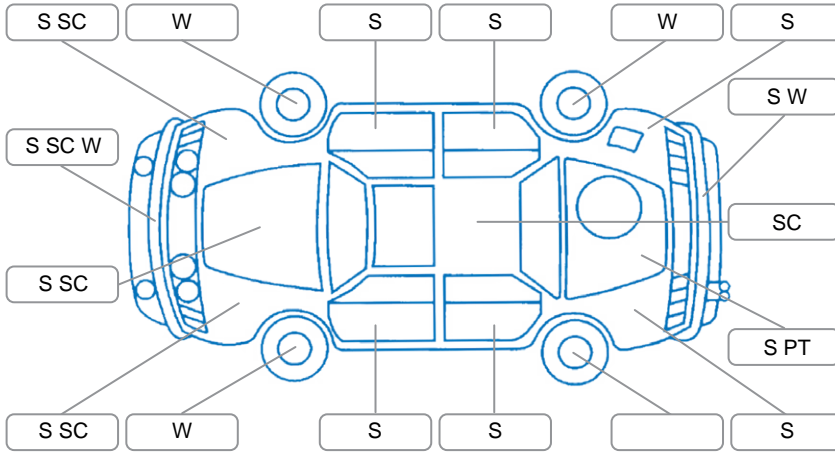

Report ID:	28,072,058	Version:	1
Created:	28 Mar 2026		

Make:	Nissan	Model:	X-Trail
Body Style:	Wagon	Year:	2008
Rego No.:	KTZ102	Rego Expiry:	20 Jun 2026
WoF Expiry:	14 Nov 2026	Odometer:	312,362 Kms
Good No.:	28072058	VIN:	7AT0DH6LX17006601
Next Service:	315,972 Kms	Service History:	No

Key

S = Scratch R = Rust C = Crack * = Decals W = Significant scuffs
 D = Dent PT = Paint defect P = Pin dent SC = Stone Chips

Note: some defects and blemishes may not be displayed in the diagram

Body Inspection Comments

Under Carriage and Under Bonnet Inspection Comments

- Four Wheel Drive
- Both front tie rod ball joints split
- Both front axle boots split

Interior Comments

Seats:	Good
Carpets:	Good
Panels:	Good
Dashboard:	Good