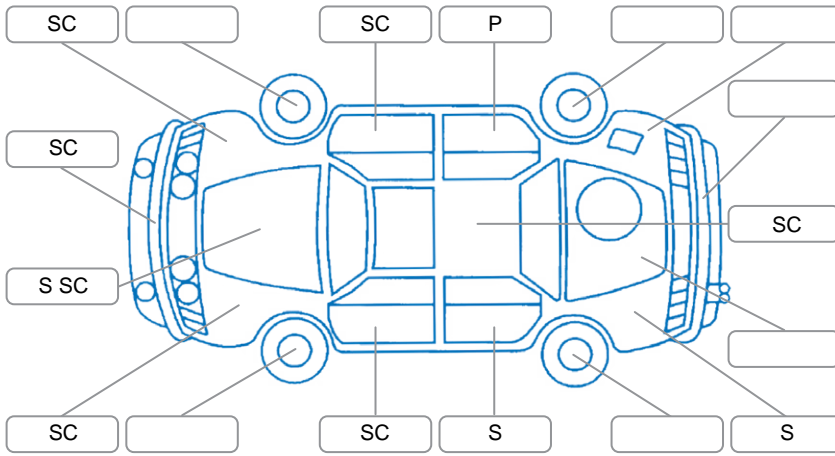

Make:	Ford	Model:	Everest
Body Style:	SUV	Year:	2019
Rego No.:	MAD538	Rego Expiry:	26 Feb 2027
WoF Expiry:	13 Mar 2027	Odometer:	69,578 Kms
Good No.:	28072036	VIN:	MNAAXXMAWAJB95200
Next Service:	79,660 Kms	Service History:	Yes

Key
 S = Scratch R = Rust C = Crack * = Decals W = Significant scuffs
 D = Dent PT = Paint defect P = Pin dent SC = Stone Chips

Note: some defects and blemishes may not be displayed in the diagram

Body Inspection Comments