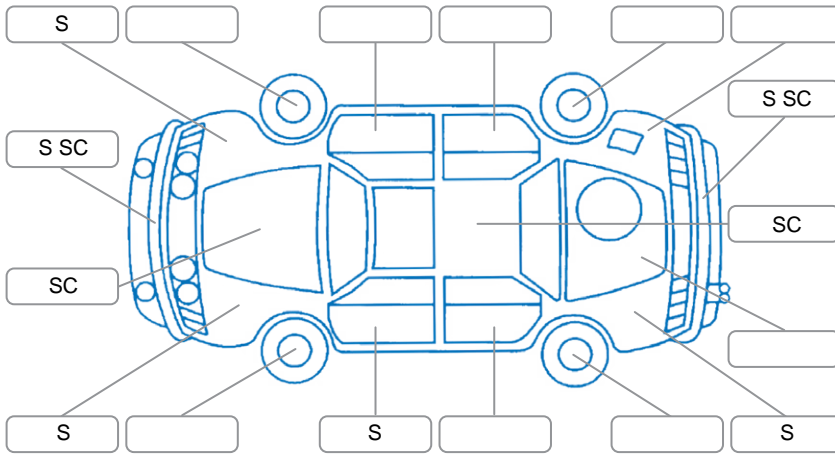

Report ID:	28,072,004	Version:	2
Created:	07 Apr 2026		

Make:	Ssangyong	Model:	Korando
Body Style:	SUV	Year:	2019
Rego No.:	LUS471	Rego Expiry:	16 Dec 2026
WoF Expiry:	02 Dec 2026	Odometer:	96,190 Kms
Good No.:	28072004	VIN:	KPTB0A18SJP271193
Next Service:	109000	Service History:	No

### Key

S = Scratch    R = Rust    C = Crack    \* = Decals    W = Significant scuffs  
 D = Dent    PT = Paint defect    P = Pin dent    SC = Stone Chips

Note: some defects and blemishes may not be displayed in the diagram