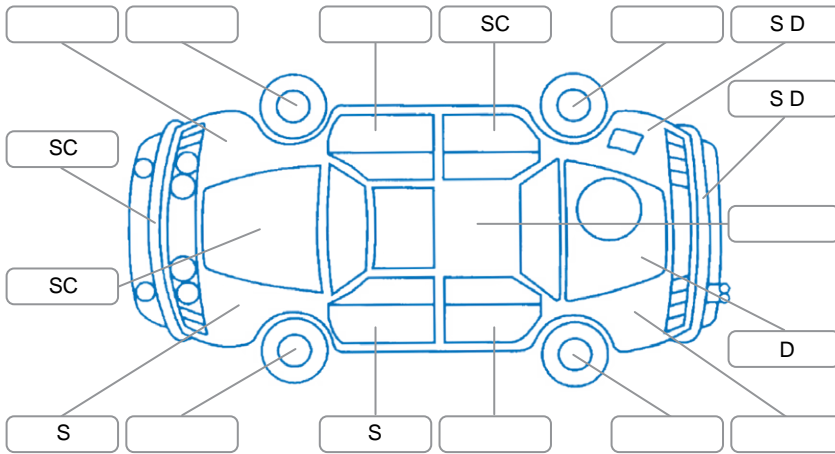

Report ID:	28,071,902	Version:	2
Created:	27 Mar 2026		

Make:	Ford	Model:	Ranger
Body Style:	Utility	Year:	2020
Rego No.:	NFG897	Rego Expiry:	28 Jun 2026
WoF Expiry:	05 Feb 2027	Odometer:	95,100 Kms
Good No.:	28071902	VIN:	MPBUMFF50LX309856
Next Service:	105000	Service History:	Yes

Key
 S = Scratch R = Rust C = Crack * = Decals W = Significant scuffs
 D = Dent PT = Paint defect P = Pin dent SC = Stone Chips

Note: some defects and blemishes may not be displayed in the diagram

Body Inspection Comments

Windscreen stone chips.

Conditions During Body Inspection

Under Carriage and Under Bonnet Inspection Comments

Engine oil leak, transmission oil leak,

Interior Comments

Seats:	Good
Carpets:	Good
Panels:	Good
Dashboard:	Good