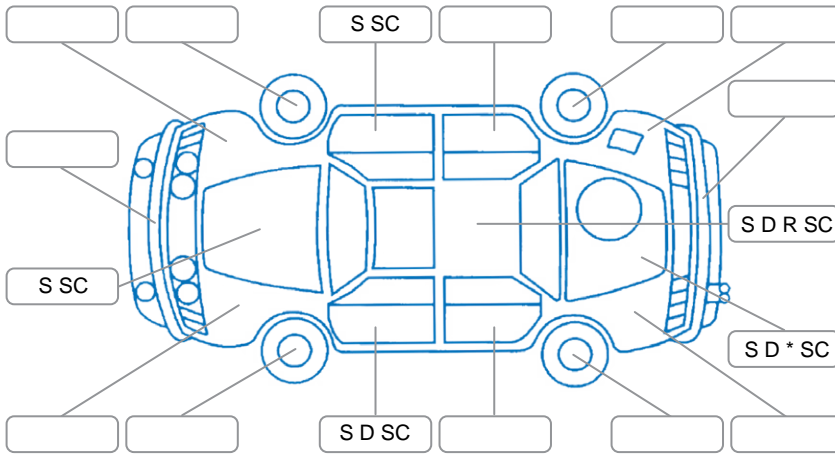

Report ID:	28,071,892	Version:	2
Created:	14 Apr 2026		

Make:	Toyota	Model:	Hiace
Body Style:	Van	Year:	2005
Rego No.:	CUJ527	Rego Expiry:	28 Mar 2026
WoF Expiry:	17 Mar 2027	Odometer:	403,044 Kms
Good No.:	28071892	VIN:	JTFHS02P500020064
Next Service:	408,000	Service History:	Yes

**Key**  
 S = Scratch    R = Rust    C = Crack    \* = Decals    W = Significant scuffs  
 D = Dent    PT = Paint defect    P = Pin dent    SC = Stone Chips

Note: some defects and blemishes may not be displayed in the diagram