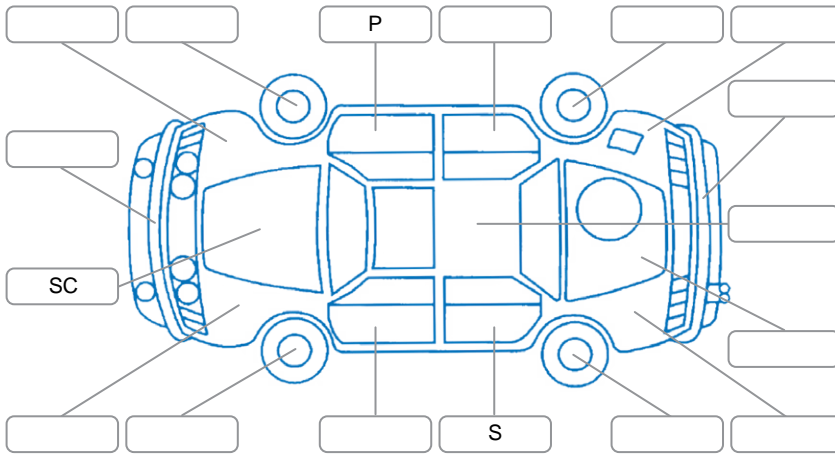

### Key

S = Scratch    R = Rust    C = Crack    \* = Decals    W = Significant scuffs  
 D = Dent    PT = Paint defect    P = Pin dent    SC = Stone Chips

Note: some defects and blemishes may not be displayed in the diagram

### Body Inspection Comments

Small stone chip in CVA on windscreen

Conditions During Body Inspection

Dry