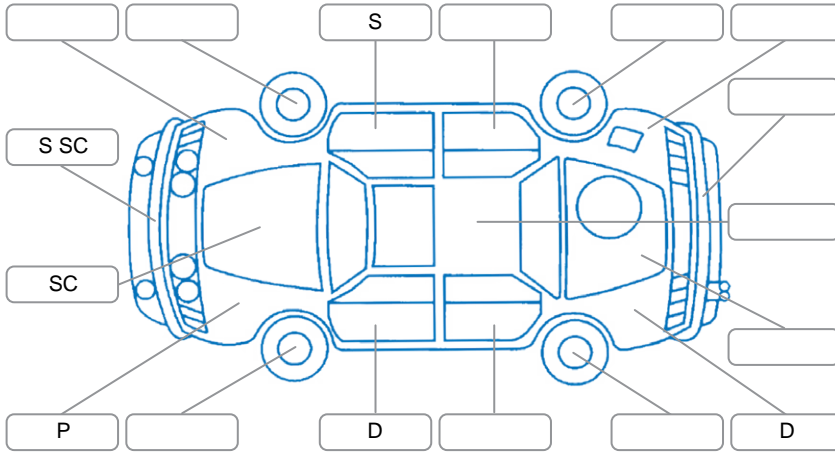

Report ID:	28,071,816	Version:	2
Created:	29 May 2026		

Make:	KIA	Model:	Seltos
Body Style:	SUV	Year:	2022
Rego No.:	PLG357	Rego Expiry:	31 Jul 2026
WoF Expiry:	11 Jun 2027	Odometer:	62,873 Kms
Good No.:	28071816	VIN:	KNAEP81ATN7361988
Next Service:	72500	Service History:	Yes

Key

S = Scratch R = Rust C = Crack * = Decals W = Significant scuffs
 D = Dent PT = Paint defect P = Pin dent SC = Stone Chips

Note: some defects and blemishes may not be displayed in the diagram

Body Inspection Comments