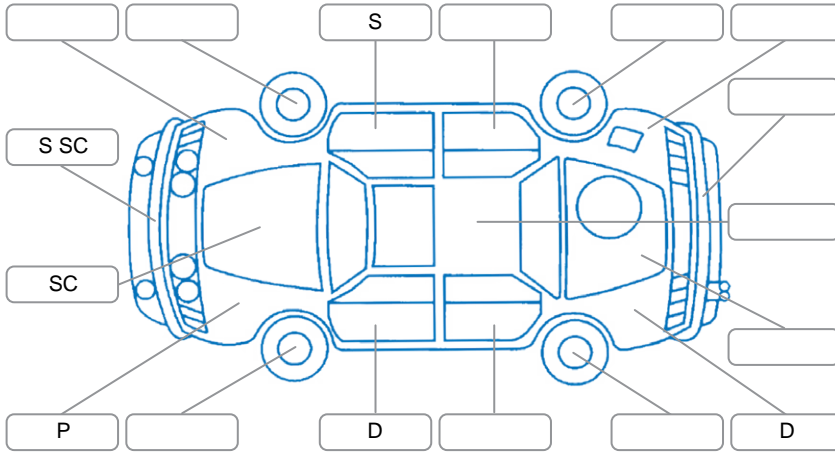

Report ID:	28,071,816	Version:	1
Created:	31 Mar 2026		

Make:	KIA	Model:	Seltos
Body Style:	SUV	Year:	2022
Rego No.:	PLG357	Rego Expiry:	31 Jul 2026
WoF Expiry:	31 Aug 2026	Odometer:	62,514 Kms
Good No.:	28071816	VIN:	KNAEP81ATN7361988
Next Service:	72500	Service History:	Yes

**Key**

S = Scratch    R = Rust    C = Crack    \* = Decals    W = Significant scuffs  
 D = Dent    PT = Paint defect    P = Pin dent    SC = Stone Chips

Note: some defects and blemishes may not be displayed in the diagram