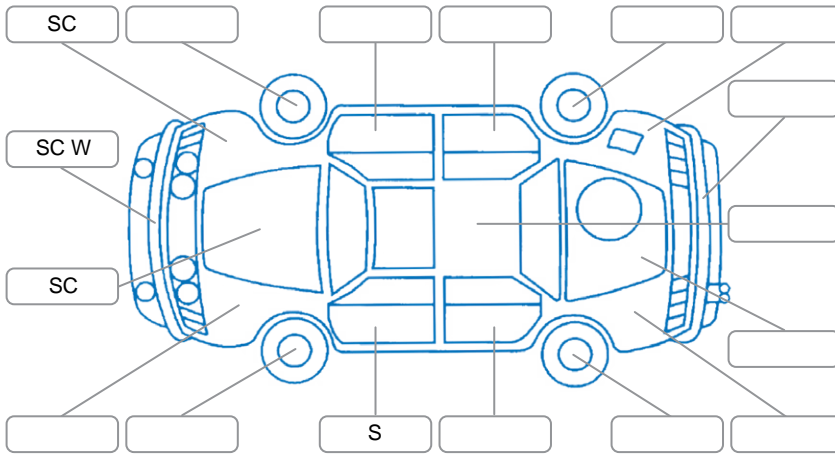

Report ID:	28,071,598	Version:	3
Created:	24 Mar 2026		

Make:	Ford	Model:	Kuga
Body Style:	SUV	Year:	2013
Rego No.:	MSD802	Rego Expiry:	15 Dec 2026
WoF Expiry:	12 Aug 2026	Odometer:	35,899 Kms
Good No.:	28071598	VIN:	WF0AXXWPMADC44474
Next Service:	40456	Service History:	No

Key
 S = Scratch R = Rust C = Crack * = Decals W = Significant scuffs
 D = Dent PT = Paint defect P = Pin dent SC = Stone Chips

Note: some defects and blemishes may not be displayed in the diagram

Body Inspection Comments