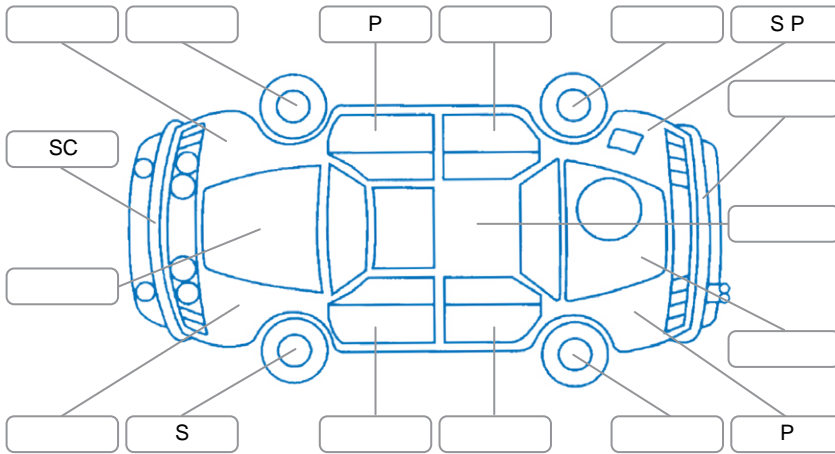

Report ID:	28,071,580	Version:	1
Created:	24 Mar 2026		

Make:	BMW	Model:	1 Series
Body Style:	Hatchback	Year:	2016
Rego No.:	KCT149	Rego Expiry:	04 Dec 2026
WoF Expiry:	01 Jul 2026	Odometer:	74,051 Kms
Good No.:	28071580	VIN:	WBA1S320605E77743
Next Service:	72,742km	Service History:	Yes

Key

S = Scratch R = Rust C = Crack * = Decals W = Significant scuffs
 D = Dent PT = Paint defect P = Pin dent SC = Stone Chips

Note: some defects and blemishes may not be displayed in the diagram

Body Inspection Comments