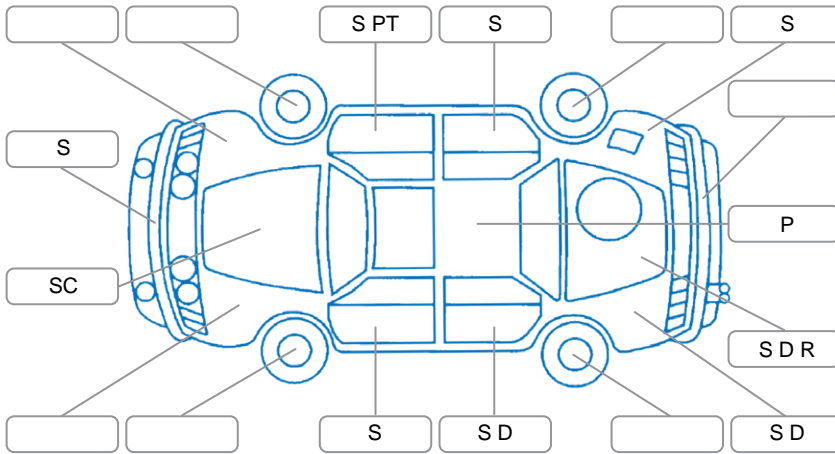

Report ID:	28,071,431	Version:	2
Created:	29 Apr 2026		

Make:	Nissan	Model:	NV350
Body Style:	Van	Year:	2018
Rego No.:	QJJ265	Rego Expiry:	15 Apr 2026
WoF Expiry:	28 Apr 2027	Odometer:	183,960 Kms
Good No.:	28071431	VIN:	7AT0DH8RX23109670
Next Service:	194,000 kms	Service History:	No

### Key

S = Scratch    R = Rust    C = Crack    \* = Decals    W = Significant scuffs  
 D = Dent    PT = Paint defect    P = Pin dent    SC = Stone Chips

Note: some defects and blemishes may not be displayed in the diagram

### Body Inspection Comments

Windscreen stone chip outside cva, right rear door seal torn, left front window switch not working, left headlight scratch

Conditions During Body Inspection