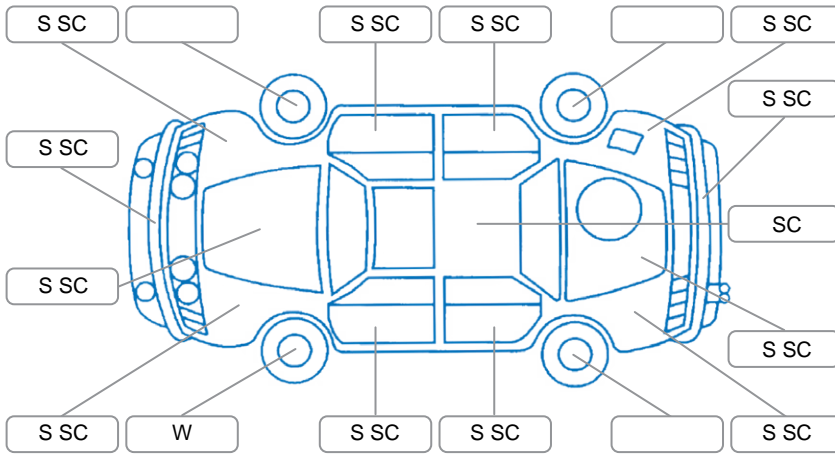

Key
 S = Scratch R = Rust C = Crack * = Decals W = Significant scuffs
 D = Dent PT = Paint defect P = Pin dent SC = Stone Chips

Note: some defects and blemishes may not be displayed in the diagram

Body Inspection Comments

Minor stonechips on windscreen

Conditions During Body Inspection Dry

Under Carriage and Under Bonnet Inspection Comments

Front wheel drive

Interior Comments

Seats:	Good
Carpets:	Good
Panels:	Good
Dashboard:	Good