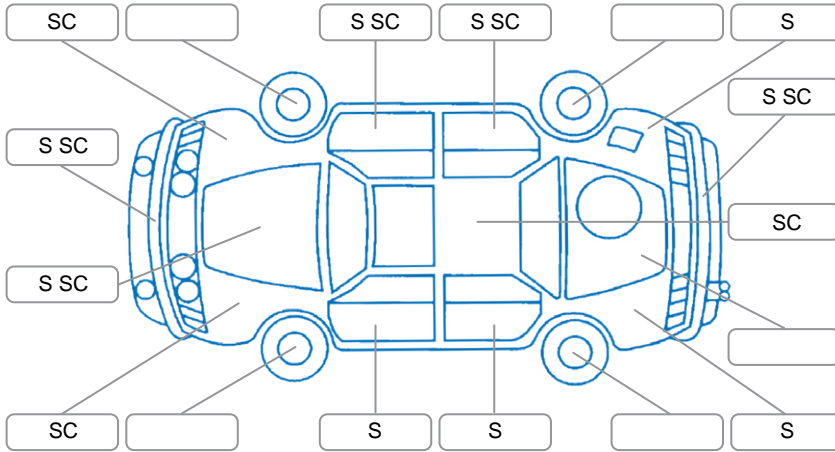

Report ID:	28,071,412	Version:	2
Created:	28 Apr 2026		

Make:	Subaru	Model:	XV
Body Style:	SUV	Year:	2016
Rego No.:	JYR60	Rego Expiry:	28 Jul 2026
WoF Expiry:	05 May 2027	Odometer:	214,292 Kms
Good No.:	28071412	VIN:	JF1GP7KC5GG171982
Next Service:	224291	Service History:	Yes

### Key

S = Scratch    R = Rust    C = Crack    \* = Decals    W = Significant scuffs  
 D = Dent    PT = Paint defect    P = Pin dent    SC = Stone Chips

Note: some defects and blemishes may not be displayed in the diagram