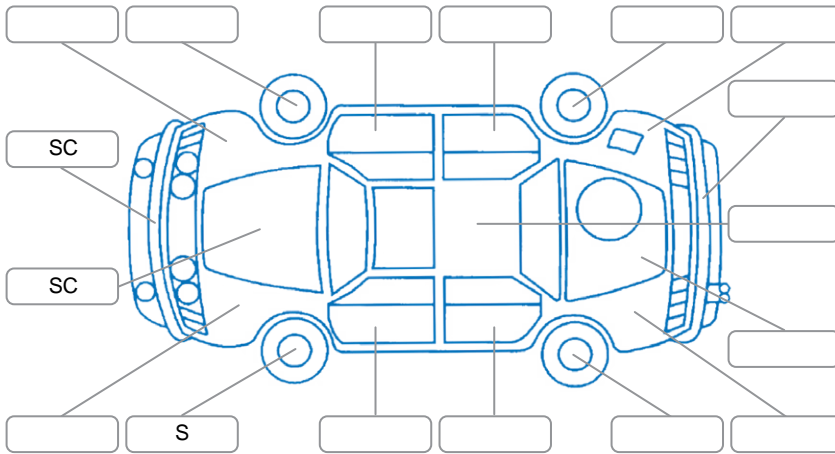

Report ID:	28,071,301	Version:	2
Created:	10 Apr 2026		

Make:	Toyota	Model:	Crown
Body Style:	Sedan	Year:	2010
Rego No.:	PCA3	Rego Expiry:	16 Sep 2026
WoF Expiry:	28 Aug 2026	Odometer:	117,235 Kms
Good No.:	28071301	VIN:	7AT0H60BX21003761
Next Service:	120,267 Kms	Service History:	No

Key
 S = Scratch R = Rust C = Crack * = Decals W = Significant scuffs
 D = Dent PT = Paint defect P = Pin dent SC = Stone Chips

Note: some defects and blemishes may not be displayed in the diagram

Body Inspection Comments