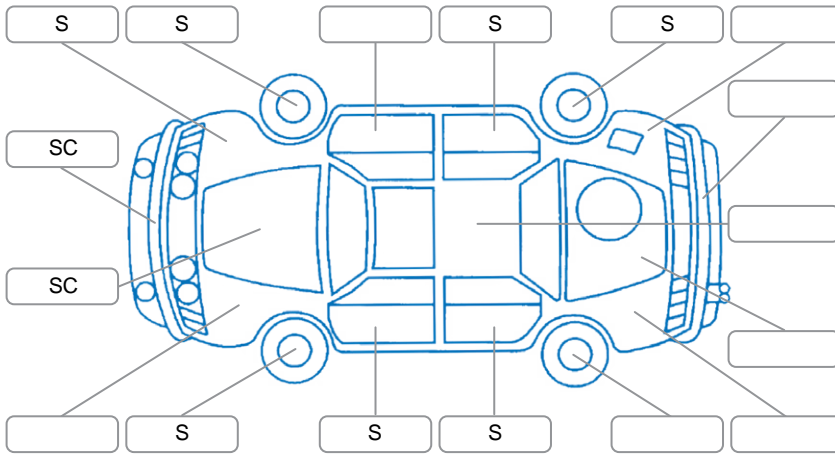

Report ID:	28,071,197	Version:	1
Created:	31 Mar 2026		

Make:	Ford	Model:	Focus
Body Style:	Hatchback	Year:	2012
Rego No.:	GNU404	Rego Expiry:	18 Apr 2026
WoF Expiry:	10 Apr 2027	Odometer:	108,048 Kms
Good No.:	28071197	VIN:	WF0KXXGCBKCC27688
Next Service:	117000	Service History:	No

Key

S = Scratch R = Rust C = Crack * = Decals W = Significant scuffs
 D = Dent PT = Paint defect P = Pin dent SC = Stone Chips

Note: some defects and blemishes may not be displayed in the diagram

Body Inspection Comments

All rims have curb damage

Conditions During Body Inspection

Dry

Under Carriage and Under Bonnet Inspection Comments

Interior Comments

Seats:	Good
Carpets:	Good
Panels:	Good
Dashboard:	Good

General Comments

Road Conditions During Test Drive	Dry		
Engine Timing Mechanism	Timing Chain		
Evidence of Cam Belt Replacement	<input type="checkbox"/> Yes	<input type="checkbox"/> No	Kms
Inspected by:	Kris Milne		
Published by:	Kris Milne		
Inspection Date:	31 Mar 2026		