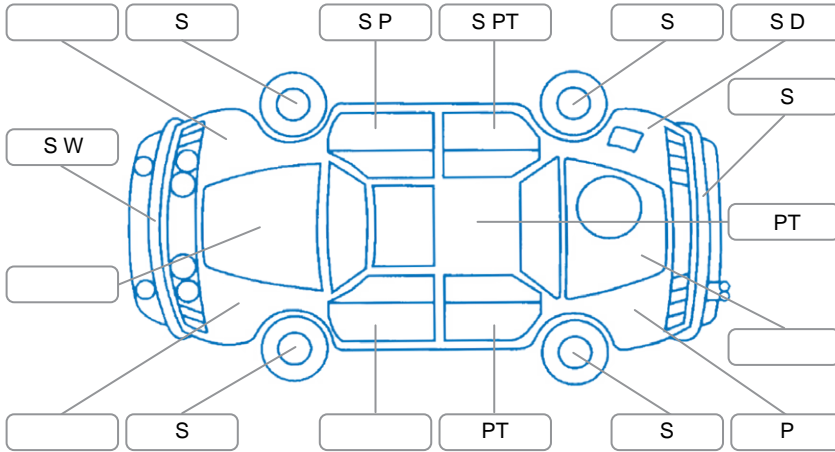

Report ID:	28,071,010	Version:	2
Created:	02 Apr 2026		

Make:	Toyota	Model:	Voxy
Body Style:	Wagon	Year:	2005
Rego No.:	LHD501	Rego Expiry:	19 Oct 2026
WoF Expiry:	11 Apr 2027	Odometer:	176,711 Kms
Good No.:	28071010	VIN:	7AT0H64FX17395343
Next Service:	186000 kms	Service History:	No

**Key**

S = Scratch    R = Rust    C = Crack    \* = Decals    W = Significant scuffs  
 D = Dent    PT = Paint defect    P = Pin dent    SC = Stone Chips

Note: some defects and blemishes may not be displayed in the diagram