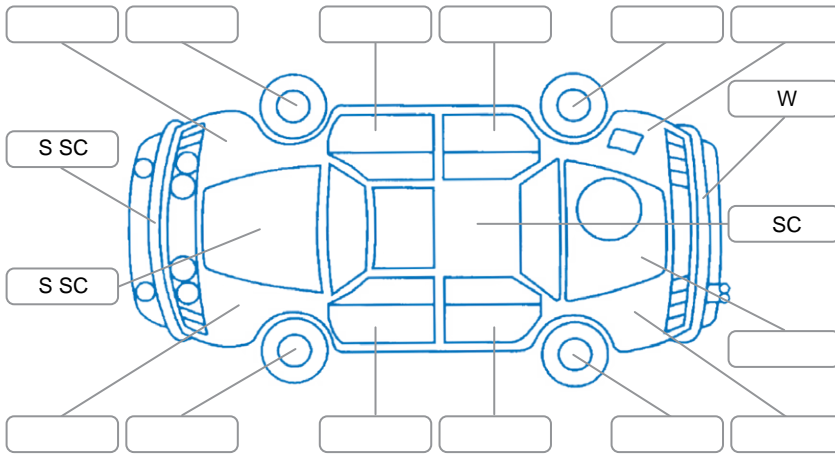

Report ID:	28,070,957	Version:	2
Created:	02 Apr 2026		

Make:	Honda	Model:	Odyssey
Body Style:	Wagon	Year:	2013
Rego No.:	QWK545	Rego Expiry:	18 Jan 2026
WoF Expiry:	21 Mar 2027	Odometer:	67,954 Kms
Good No.:	28070957	VIN:	7AT08G61X24000790
Next Service:	78000	Service History:	No

Key
 S = Scratch R = Rust C = Crack * = Decals W = Significant scuffs
 D = Dent PT = Paint defect P = Pin dent SC = Stone Chips

Note: some defects and blemishes may not be displayed in the diagram

Body Inspection Comments