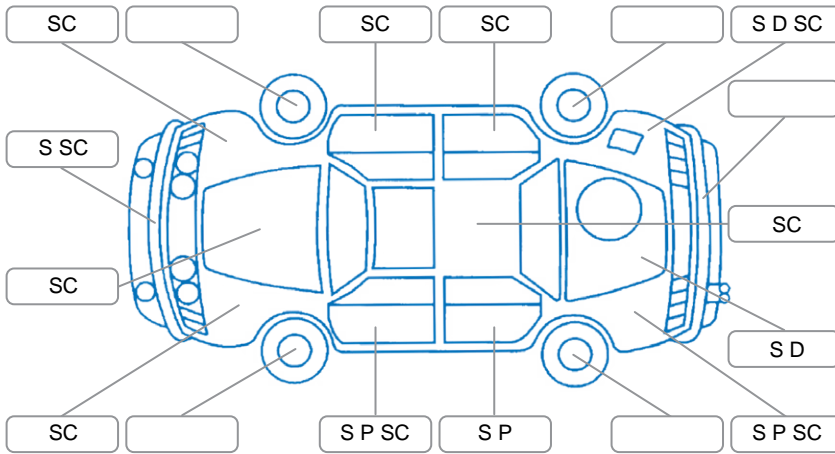

Report ID:	28,070,942	Version:	3
Created:	16 Apr 2026		

Make:	Holden	Model:	Colorado
Body Style:	Utility	Year:	2018
Rego No.:	LKE285	Rego Expiry:	30 May 2026
WoF Expiry:	16 Apr 2027	Odometer:	182,880 Kms
Good No.:	28070942	VIN:	MMU148LK0JH657153
Next Service:	192, 884 Kms	Service History:	No

Key

S = Scratch R = Rust C = Crack * = Decals W = Significant scuffs
 D = Dent PT = Paint defect P = Pin dent SC = Stone Chips

Note: some defects and blemishes may not be displayed in the diagram

Body Inspection Comments

Dent in LH A pillar.
 Stone chip in windscreen.

Conditions During Body Inspection Dry

Under Carriage and Under Bonnet Inspection Comments

Interior Comments

Seats:	Good
Carpets:	Good
Panels:	Average
Dashboard:	Average