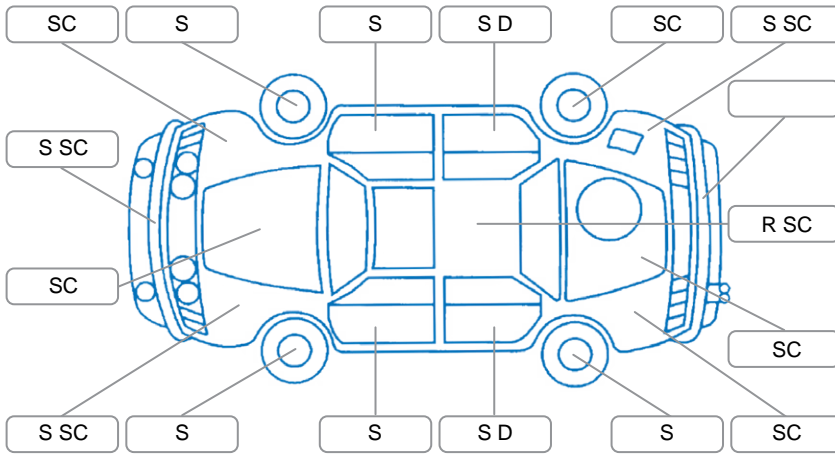

Report ID:	28,070,838	Version:	1
Created:	23 Mar 2026		

Make:	Nissan	Model:	Navara
Body Style:	Utility	Year:	2021
Rego No.:	NGE913	Rego Expiry:	25 Jan 2027
WoF Expiry:	28 Jan 2027	Odometer:	132,572 Kms
Good No.:	28070838	VIN:	MNTCB2D23A0019193
Next Service:	150,000	Service History:	No

### Key

S = Scratch    R = Rust    C = Crack    \* = Decals    W = Significant scuffs  
 D = Dent    PT = Paint defect    P = Pin dent    SC = Stone Chips

Note: some defects and blemishes may not be displayed in the diagram