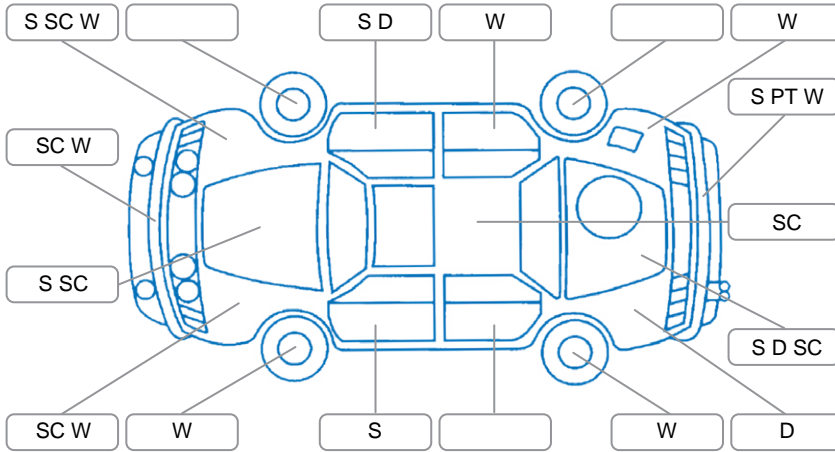

Report ID:	28,070,829	Version:	2
Created:	08 Apr 2026		

Make:	Mazda	Model:	Premacy
Body Style:	Wagon	Year:	2012
Rego No.:	RMJ283	Rego Expiry:	05 May 2026
WoF Expiry:	17 Sep 2026	Odometer:	125,460 Kms
Good No.:	28070829	VIN:	7AT0C133X25143404
Next Service:	135000	Service History:	Yes

Key

S = Scratch R = Rust C = Crack * = Decals W = Significant scuffs
 D = Dent PT = Paint defect P = Pin dent SC = Stone Chips

Note: some defects and blemishes may not be displayed in the diagram

Body Inspection Comments

Windscreen stone chip

Conditions During Body Inspection

Dry

Under Carriage and Under Bonnet Inspection Comments

Front wheel drive

Interior Comments

Seats:	Good
Carpets:	Average
Panels:	Average
Dashboard:	Good