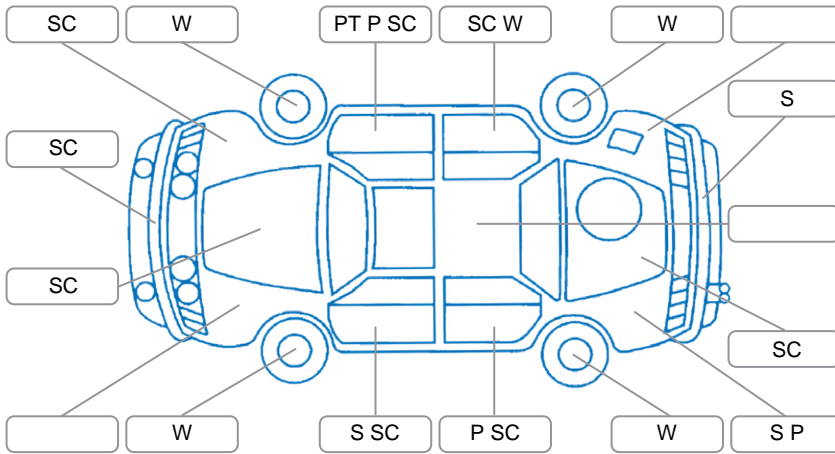

Report ID:	28,070,758	Version:	1
Created:	17 May 2026		

Make:	Mazda	Model:	Mazda3
Body Style:	Hatchback	Year:	2014
Rego No.:	HRQ998	Rego Expiry:	05 Jan 2027
WoF Expiry:	21 Nov 2026	Odometer:	143,033 Kms
Good No.:	28070758	VIN:	JM0BM547810139053
Next Service:	153,000 kms	Service History:	Yes

Key

S = Scratch R = Rust C = Crack * = Decals W = Significant scuffs
 D = Dent PT = Paint defect P = Pin dent SC = Stone Chips

Note: some defects and blemishes may not be displayed in the diagram

Body Inspection Comments

Conditions During Body Inspection Dry

Under Carriage and Under Bonnet Inspection Comments

Front wheel drive.
 Freshly serviced.

Interior Comments

Seats:	Average
Carpets:	Average
Panels:	Average
Dashboard:	Average