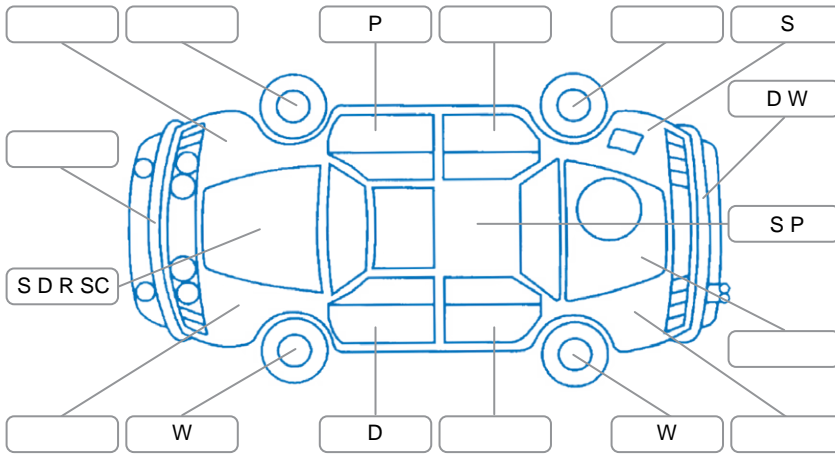

Report ID:	28,070,677	Version:	1
Created:	28 Mar 2026		

Make:	Suzuki	Model:	Swift
Body Style:	Hatchback	Year:	2011
Rego No.:	GBW960	Rego Expiry:	28 Jul 2026
WoF Expiry:	09 Apr 2027	Odometer:	74,185 Kms
Good No.:	28070677	VIN:	JSAFZC82S00108313
Next Service:	84000	Service History:	Yes

Key

S = Scratch R = Rust C = Crack * = Decals W = Significant scuffs
 D = Dent PT = Paint defect P = Pin dent SC = Stone Chips

Note: some defects and blemishes may not be displayed in the diagram

Body Inspection Comments

Rear bumper misaligned

Conditions During Body Inspection

Dry

Under Carriage and Under Bonnet Inspection Comments

Interior Comments

Seats:	Average
Carpets:	Average
Panels:	Average
Dashboard:	Average

General Comments