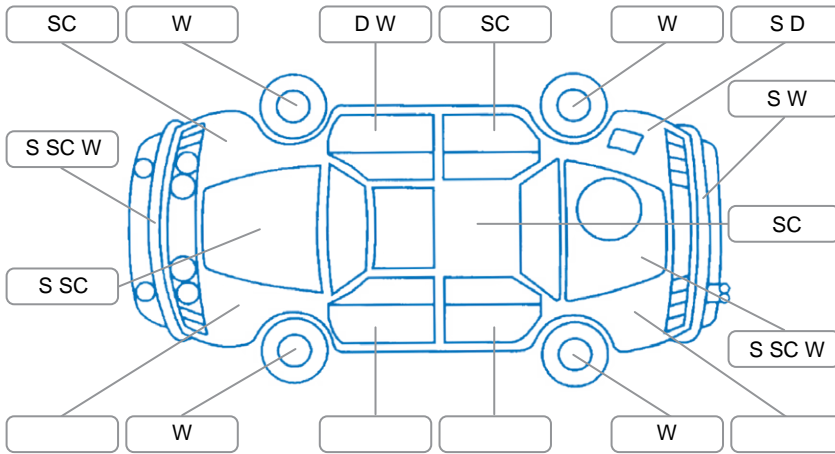

Report ID:	28,070,620	Version:	2
Created:	15 Apr 2026		

Make:	Volkswagen	Model:	Golf
Body Style:	Hatchback	Year:	2016
Rego No.:	KBN550	Rego Expiry:	22 Sep 2026
WoF Expiry:	11 Feb 2027	Odometer:	97,790 Kms
Good No.:	28070620	VIN:	WVWZZZAUZH015015
Next Service:	105,900km	Service History:	Yes

Key
 S = Scratch R = Rust C = Crack * = Decals W = Significant scuffs
 D = Dent PT = Paint defect P = Pin dent SC = Stone Chips

Note: some defects and blemishes may not be displayed in the diagram

Body Inspection Comments

Windscreen stone chips

Conditions During Body Inspection

Dry

Under Carriage and Under Bonnet Inspection Comments

Front wheel drive

Interior Comments

Seats:	Good
Carpets:	Average
Panels:	Good
Dashboard:	Good