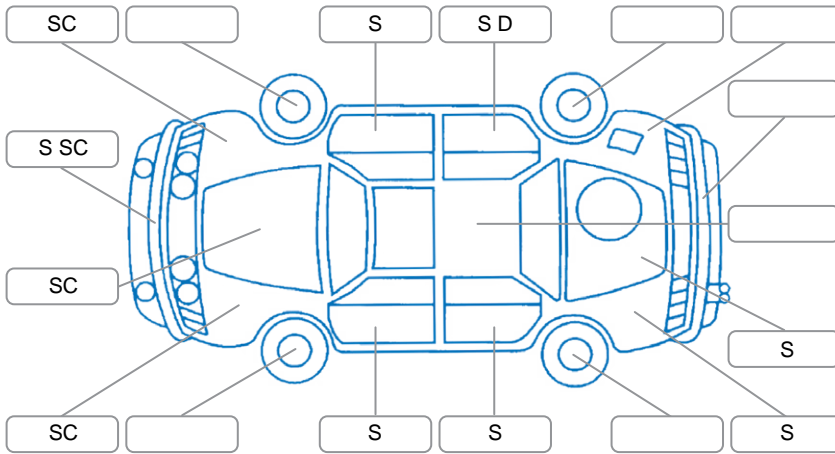

Report ID:	28,070,612	Version:	1
Created:	27 Mar 2026		

Make:	Ford	Model:	Ranger
Body Style:	Utility	Year:	2021
Rego No.:	NYH143	Rego Expiry:	29 May 2026
WoF Expiry:	18 Sep 2026	Odometer:	78,527 Kms
Good No.:	28070612	VIN:	MNAUMFF60MW179879
Next Service:	85,000 kms	Service History:	Yes

### Key

S = Scratch    R = Rust    C = Crack    \* = Decals    W = Significant scuffs  
 D = Dent    PT = Paint defect    P = Pin dent    SC = Stone Chips

Note: some defects and blemishes may not be displayed in the diagram