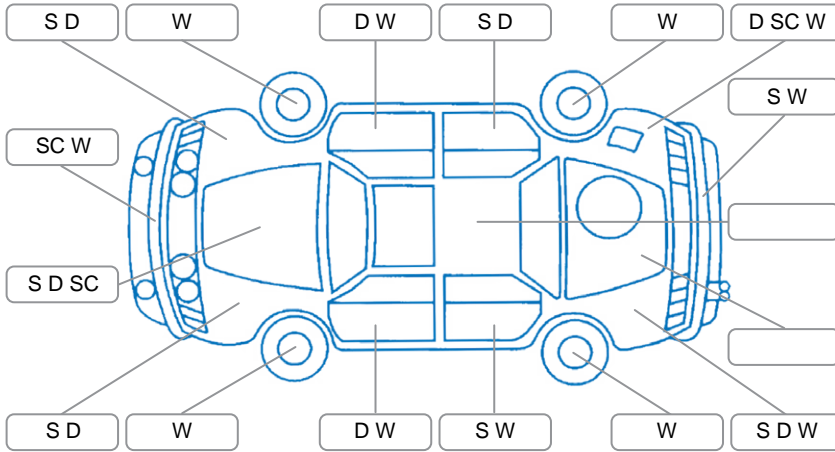

**Key**

S = Scratch    R = Rust    C = Crack    \* = Decals    W = Significant scuffs  
 D = Dent    PT = Paint defect    P = Pin dent    SC = Stone Chips

Note: some defects and blemishes may not be displayed in the diagram

**Body Inspection Comments**

Windscreen stone chips  
 Front right window smashed

Conditions During Body Inspection    Dry

**Under Carriage and Under Bonnet Inspection Comments**

Engine oil leak  
 Front wheel drive