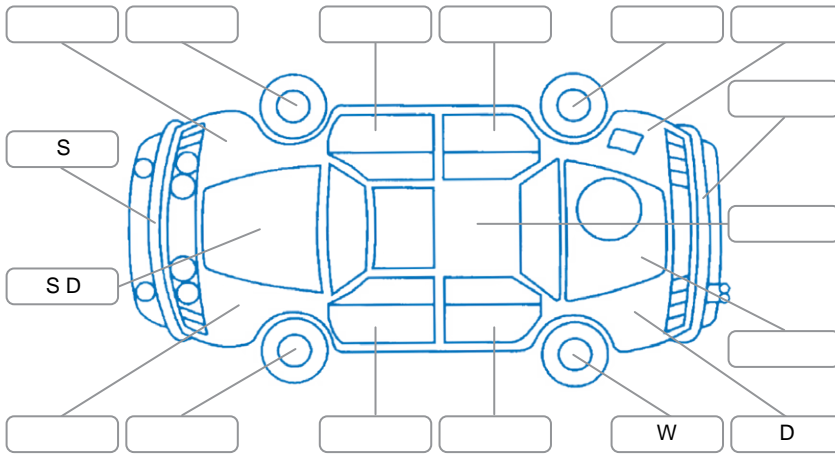

Report ID:	28,070,339	Version:	1
Created:	23 Apr 2026		

Make:	Mini	Model:	Cooper S
Body Style:	SUV	Year:	2011
Rego No.:	MYE489	Rego Expiry:	16 Jul 2026
WoF Expiry:	08 Apr 2027	Odometer:	143,600 Kms
Good No.:	28070339	VIN:	WMWZC32010WM20700
Next Service:	158000	Service History:	No

Key

S = Scratch R = Rust C = Crack * = Decals W = Significant scuffs
 D = Dent PT = Paint defect P = Pin dent SC = Stone Chips

Note: some defects and blemishes may not be displayed in the diagram

Body Inspection Comments