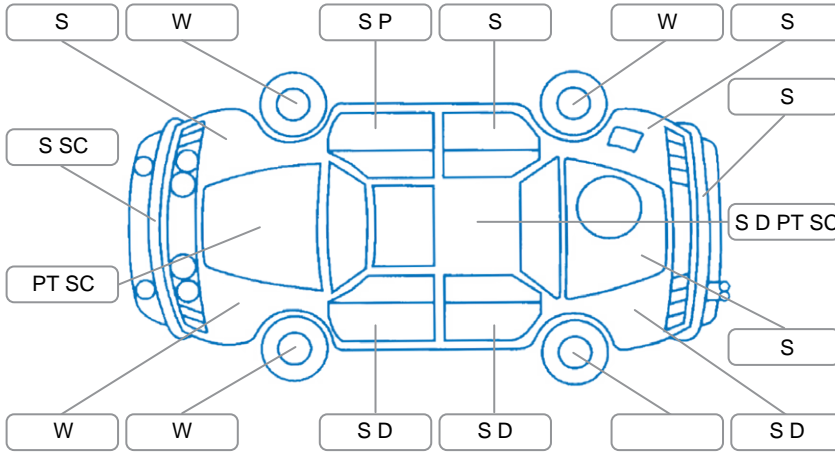

Report ID:	28,070,076	Version:	6
Created:	10 Jun 2026		

Make:	Hyundai	Model:	I30
Body Style:	Wagon	Year:	2010
Rego No.:	FLN403	Rego Expiry:	16 Aug 2026
WoF Expiry:	08 May 2026	Odometer:	156,561 Kms
Good No.:	28070076	VIN:	KMHDC81EMBU088745
Next Service:	166,560 Kms	Service History:	Yes

**Key**

S = Scratch    R = Rust    C = Crack    \* = Decals    W = Significant scuffs  
 D = Dent    PT = Paint defect    P = Pin dent    SC = Stone Chips

Note: some defects and blemishes may not be displayed in the diagram

**Body Inspection Comments**

Conditions During Body Inspection: Wet

**Under Carriage and Under Bonnet Inspection Comments**

2WD  
 Engine oil seep  
 Rust on subframes

**Interior Comments**

Seats:	Drivers seat poor
Carpets:	Average
Panels:	Average
Dashboard:	Average