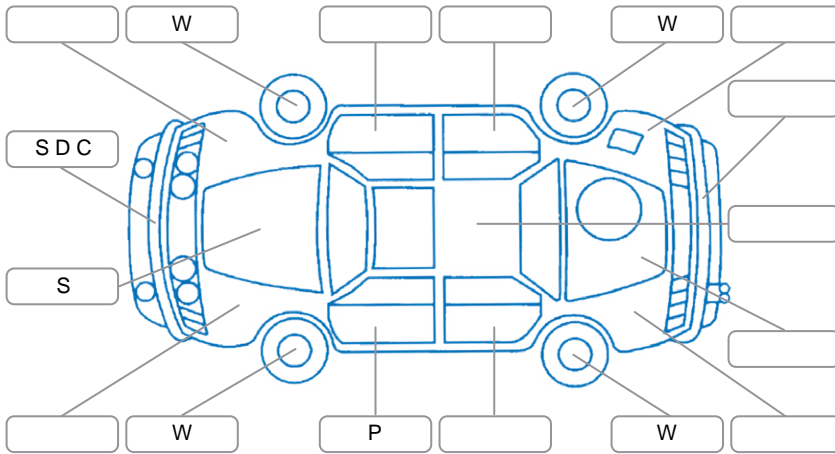

Report ID:	28,069,837	Version:	4
Created:	20 Apr 2026		

Make:	Mercedes-Benz	Model:	E-Class
Body Style:	Sports Car	Year:	2016
Rego No.:	MYK477	Rego Expiry:	12 Oct 2026
WoF Expiry:	08 Apr 2027	Odometer:	109,237 Kms
Good No.:	28069837	VIN:	WDD2073362F325699
Next Service:	119,200 kms	Service History:	No

Key
 S = Scratch R = Rust C = Crack * = Decals W = Significant scuffs
 D = Dent PT = Paint defect P = Pin dent SC = Stone Chips

Note: some defects and blemishes may not be displayed in the diagram

Body Inspection Comments