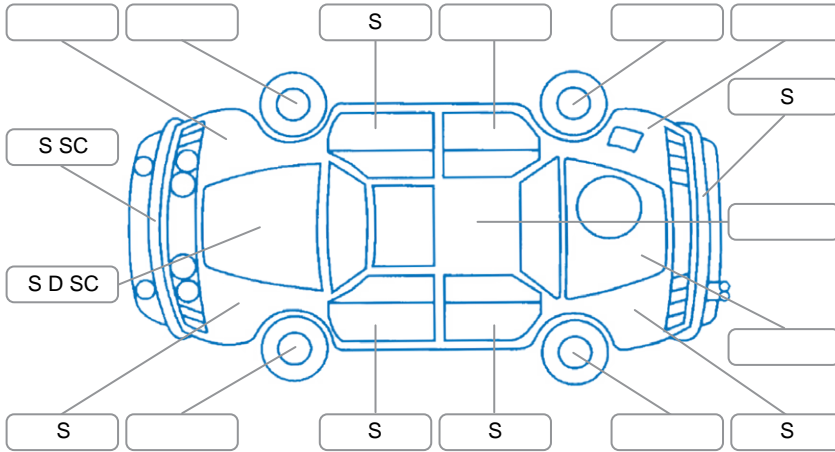

Key

S = Scratch R = Rust C = Crack * = Decals W = Significant scuffs
 D = Dent PT = Paint defect P = Pin dent SC = Stone Chips

Note: some defects and blemishes may not be displayed in the diagram

Body Inspection Comments

Conditions During Body Inspection: Wet

Under Carriage and Under Bonnet Inspection Comments

Freshly serviced.

Interior Comments

Seats:	Average
Carpets:	tear on drivers side carpet
Panels:	Average
Dashboard:	Average