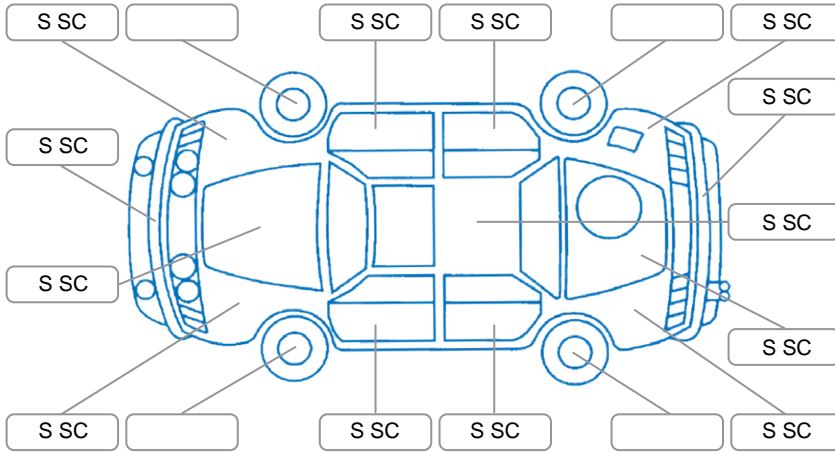

Report ID:	28,069,774	Version:	1
Created:	23 Mar 2026		

Make:	Mitsubishi	Model:	Eclipse Cross
Body Style:	SUV	Year:	2018
Rego No.:	LFZ947	Rego Expiry:	07 Mar 2027
WoF Expiry:	25 Feb 2027	Odometer:	95,241 Kms
Good No.:	28069774	VIN:	JMFXTGK1WJZ002808
Next Service:	108000	Service History:	Yes

Key

S = Scratch R = Rust C = Crack * = Decals W = Significant scuffs
 D = Dent PT = Paint defect P = Pin dent SC = Stone Chips

Note: some defects and blemishes may not be displayed in the diagram

Body Inspection Comments

Conditions During Body Inspection: Dry

Under Carriage and Under Bonnet Inspection Comments

2wd

Interior Comments

Seats:	Average
Carpets:	Average
Panels:	Average
Dashboard:	Average

General Comments

Road Conditions During Test Drive	Dry		
Engine Timing Mechanism	Timing Chain		
Evidence of Cam Belt Replacement	<input type="checkbox"/> Yes	<input type="checkbox"/> No	Kms
Inspected by:	Uriah Pepene		
Published by:	Uriah Pepene		
Inspection Date:	23 Mar 2026		