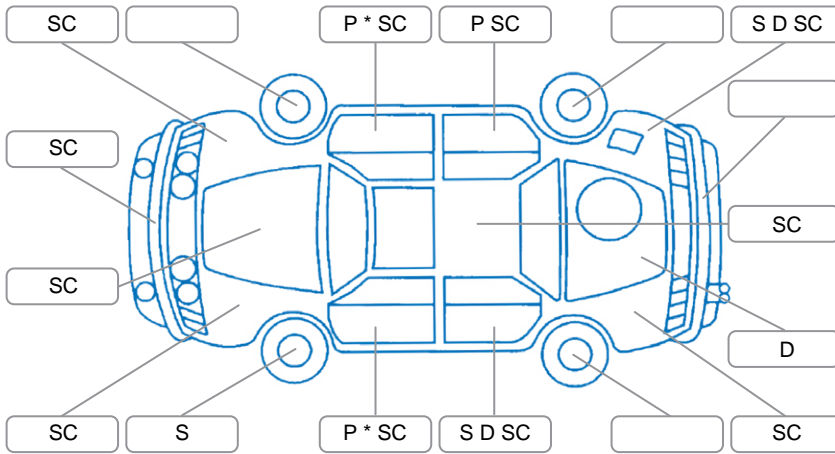

Report ID:	28,069,669	Version:	3
Created:	30 Mar 2026		

Make:	Ford	Model:	Ranger
Body Style:	Utility	Year:	2008
Rego No.:	ETA592	Rego Expiry:	19 Jun 2026
WoF Expiry:	24 Nov 2026	Odometer:	347,268 Kms
Good No.:	28069669	VIN:	MNALSFE908W735812
Next Service:	353,500 Kms	Service History:	Yes

Key

S = Scratch R = Rust C = Crack * = Decals W = Significant scuffs
 D = Dent PT = Paint defect P = Pin dent SC = Stone Chips

Note: some defects and blemishes may not be displayed in the diagram

Body Inspection Comments

Stone chip in windscreen.
 Dent in RH cab corner.

Conditions During Body Inspection Dry

Under Carriage and Under Bonnet Inspection Comments

Interior Comments

Seats:	Good
Carpets:	Good
Panels:	Average
Dashboard:	Good