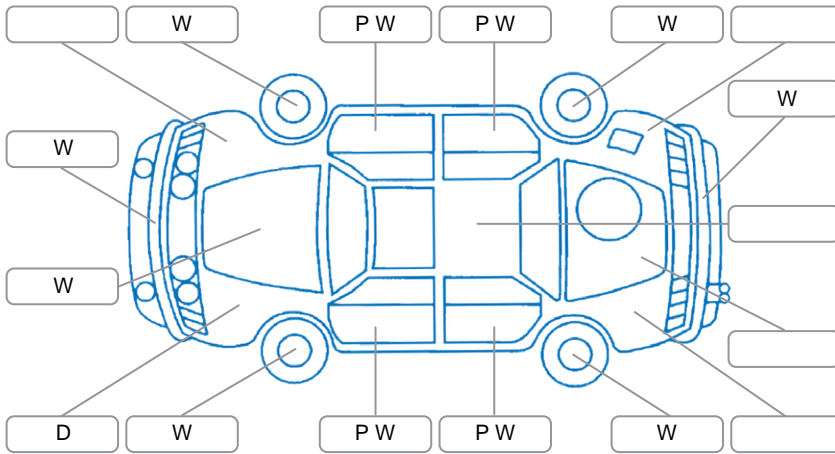

Report ID:	28,069,630	Version:	2
Created:	25 Mar 2026		

Make:	BMW	Model:	116i
Body Style:	Hatchback	Year:	2012
Rego No.:	QWT845	Rego Expiry:	18 May 2026
WoF Expiry:	15 Jan 2027	Odometer:	64,134 Kms
Good No.:	28069630	VIN:	WBA1A12070J205441
Next Service:	62,000	Service History:	No

Key
 S = Scratch R = Rust C = Crack * = Decals W = Significant scuffs
 D = Dent PT = Paint defect P = Pin dent SC = Stone Chips

Note: some defects and blemishes may not be displayed in the diagram

Body Inspection Comments