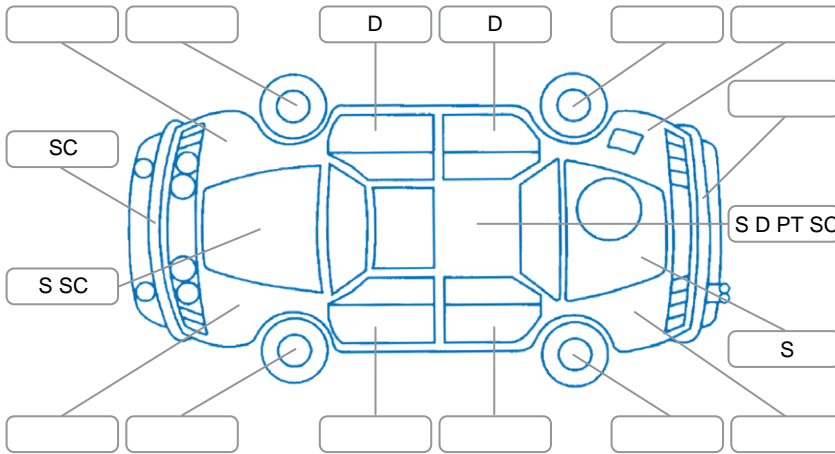

Key
 S = Scratch R = Rust C = Crack * = Decals W = Significant scuffs
 D = Dent PT = Paint defect P = Pin dent SC = Stone Chips

Note: some defects and blemishes may not be displayed in the diagram

Body Inspection Comments

Spare tyre inner edge worn

Conditions During Body Inspection

Wet

Under Carriage and Under Bonnet Inspection Comments

Four wheel drive

Interior Comments

Seats: Good

Carpets: Good

Panels: Good

Dashboard: Good

General Comments

Road Conditions During Test Drive

Wet

Engine Timing Mechanism

Timing Chain

Evidence of Cam Belt Replacement Yes No Kms