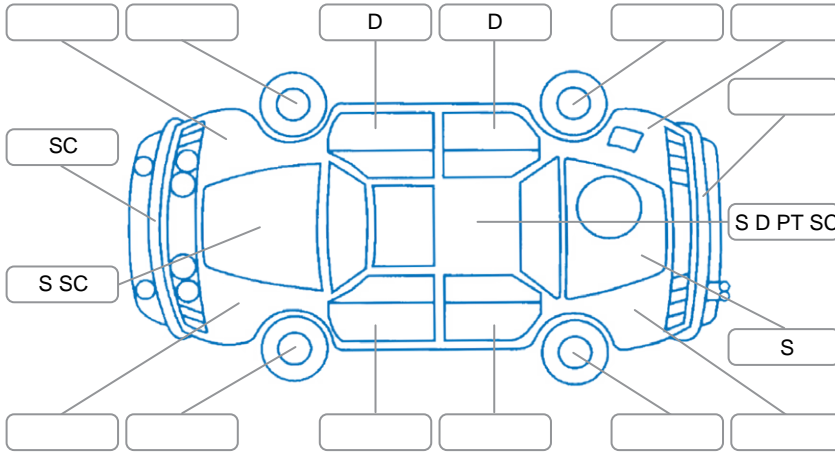

Key
 S = Scratch R = Rust C = Crack * = Decals W = Significant scuffs
 D = Dent PT = Paint defect P = Pin dent SC = Stone Chips

Note: some defects and blemishes may not be displayed in the diagram

Body Inspection Comments

Spare tyre inner edge worn

Conditions During Body Inspection: Wet

Under Carriage and Under Bonnet Inspection Comments

Four wheel drive

Interior Comments

Seats:	Good
Carpets:	Good
Panels:	Good
Dashboard:	Good