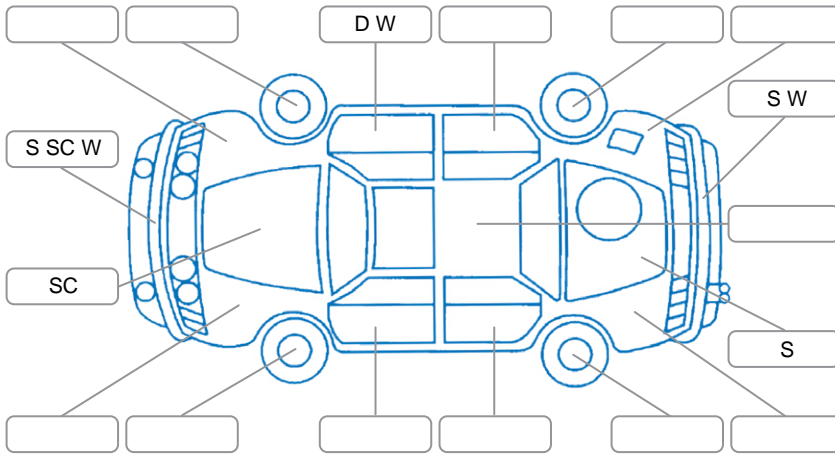

Report ID:	28,069,598	Version:	1
Created:	28 Apr 2026		

Make:	Subaru	Model:	Forester
Body Style:	SUV	Year:	2016
Rego No.:	JUU428	Rego Expiry:	19 Jun 2026
WoF Expiry:	11 Mar 2027	Odometer:	131,885 Kms
Good No.:	28069598	VIN:	JF2SJ9KC5GG071226
Next Service:	142000	Service History:	Yes

Key

S = Scratch R = Rust C = Crack * = Decals W = Significant scuffs
 D = Dent PT = Paint defect P = Pin dent SC = Stone Chips

Note: some defects and blemishes may not be displayed in the diagram

Body Inspection Comments

Conditions During Body Inspection Dry

Under Carriage and Under Bonnet Inspection Comments

Interior Comments

Seats:	Good
Carpets:	Good
Panels:	Good
Dashboard:	Good

General Comments

Road Conditions During Test Drive	Dry
Engine Timing Mechanism	Timing Chain
Evidence of Cam Belt Replacement	<input type="checkbox"/> Yes <input type="checkbox"/> No Kms