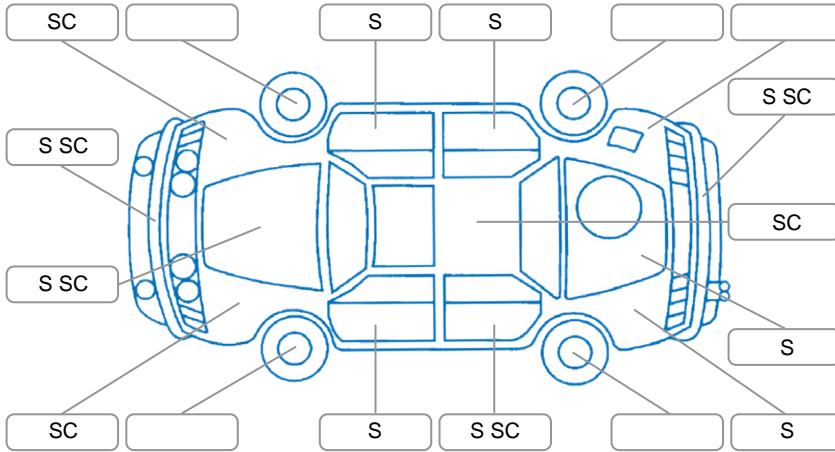

Report ID:	28,069,580	Version:	2
Created:	30 Mar 2026		

Make:	Honda	Model:	Accord Wagon
Body Style:	Wagon	Year:	2006
Rego No.:	RCL455	Rego Expiry:	02 Sep 2026
WoF Expiry:	27 Aug 2026	Odometer:	235,774 Kms
Good No.:	28069580	VIN:	7AT08G4BX17200133
Next Service:	237578	Service History:	No

Key

S = Scratch R = Rust C = Crack * = Decals W = Significant scuffs
 D = Dent PT = Paint defect P = Pin dent SC = Stone Chips

Note: some defects and blemishes may not be displayed in the diagram

Body Inspection Comments

Minor stonechips on windscreen

Conditions During Body Inspection

Dry

Under Carriage and Under Bonnet Inspection Comments

Front wheel drive

Interior Comments

Seats:	Good
Carpets:	Good
Panels:	Good
Dashboard:	Good