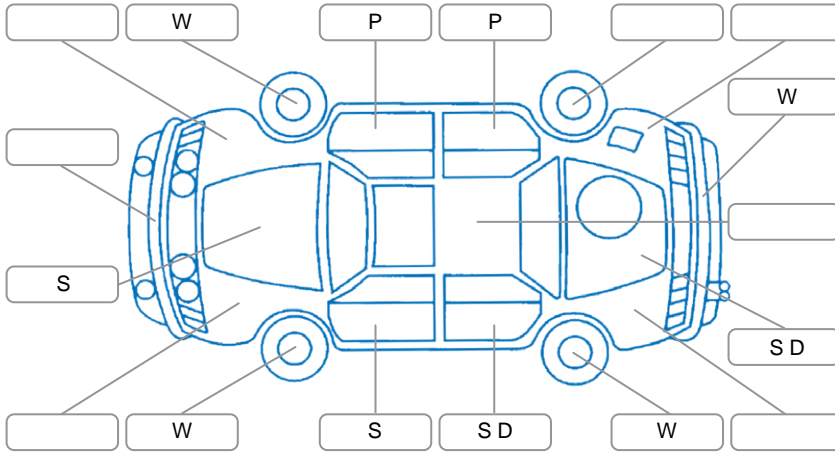

Report ID:	28,069,551	Version:	1
Created:	02 Apr 2026		

Make:	Subaru	Model:	Legacy
Body Style:	Wagon	Year:	2009
Rego No.:	EWA770	Rego Expiry:	10 Aug 2026
WoF Expiry:	18 Mar 2027	Odometer:	78,000 Kms
Good No.:	28069551	VIN:	JF1BP9KL59G077764
Next Service:	83,000 km	Service History:	Yes

### Key

S = Scratch    R = Rust    C = Crack    \* = Decals    W = Significant scuffs  
 D = Dent    PT = Paint defect    P = Pin dent    SC = Stone Chips

Note: some defects and blemishes may not be displayed in the diagram