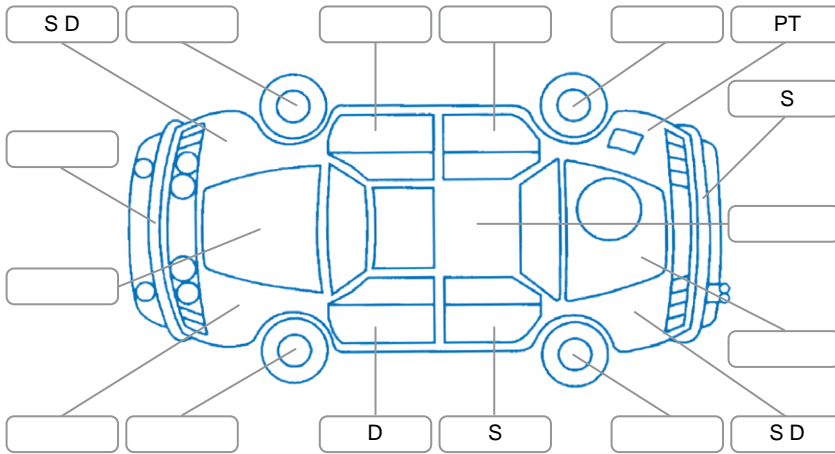

Report ID:	28,069,496	Version:	1
Created:	31 Mar 2026		

Make:	Toyota	Model:	Corolla
Body Style:	Sedan	Year:	2014
Rego No.:	PSG432	Rego Expiry:	24 Jul 2026
WoF Expiry:	11 Feb 2027	Odometer:	133,383 Kms
Good No.:	28069496	VIN:	7AT0H607X22045549
Next Service:	140,000 kms	Service History:	No

Key

S = Scratch R = Rust C = Crack * = Decals W = Significant scuffs
 D = Dent PT = Paint defect P = Pin dent SC = Stone Chips

Note: some defects and blemishes may not be displayed in the diagram

Body Inspection Comments

Conditions During Body Inspection: Dry

Under Carriage and Under Bonnet Inspection Comments

Interior Comments

Seats:	Average
Carpets:	Average
Panels:	Average
Dashboard:	Good

General Comments

Driver seat have hole, wires inside to remove,