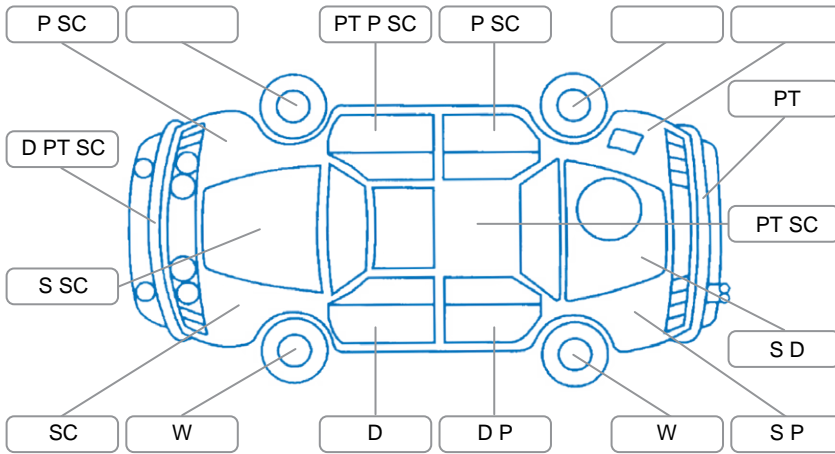

### Key

S = Scratch    R = Rust    C = Crack    \* = Decals    W = Significant scuffs  
 D = Dent    PT = Paint defect    P = Pin dent    SC = Stone Chips

Note: some defects and blemishes may not be displayed in the diagram

### Body Inspection Comments

Stone chip in front windscreen  
 Left side and right rear tyres starting to wear on inner edges

Conditions During Body Inspection    Dry